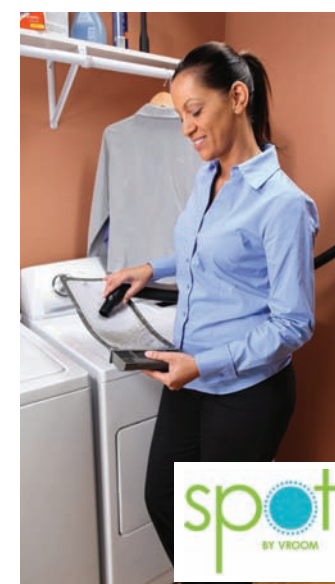

Largest coast-to-coast network of central vacuum dealers in Canada!

Servicing Canadians for over 50 years!

VISIT YOUR LOCAL **BEAM** EXPERT FOR DETAILS!