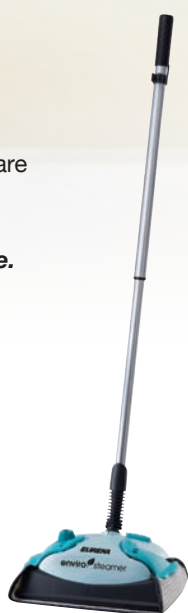

EnviroSteamer™ | 313A
Sanitize hard floors with steam - no harsh chemicals used. Add water and go - Easily clean floors in a single-step. The add-water indicator light lights up to let you know when it's time to add more water.

Sanitize hard floors with steam - no harsh chemicals used.

Ideal for people who want eco-friendlier cleaning products.

99⁹⁹
M.S.R.P. 119.99
Save $20

Air Extreme™ | 6500A

Switching between carpets and bare floors is no problem with the On/Off Brushroll. And, the Air Basket optimizes airflow and suction power when vacuuming multiple types of surfaces, giving you a whole home clean.

Maximum airflow for deep cleaning performance.

Ideal for cleaning the whole home from the floor to the ceiling.

299⁹⁹
M.S.R.P. 329.99
Save $30