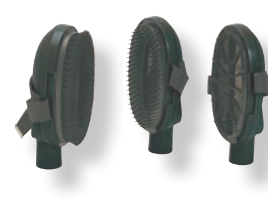

Maximum Power For Deep Cleaning Performance

Ideal for vacuuming quickly and efficiently.

129⁹⁹
 M.S.R.P. 134.99
Save \$5

Lightweight | 409AE-1
 This lightweight Eureka vacuum is strong enough for any job with a wide track base and a motorized brushroll that turns on for deep cleaning carpets and turns off for gentler cleaning of delicate rugs and bare floors. For added convenience, Eureka combines a telescopic handle, stair cleaning handle and easy empty dust cup making the vacuum easy to use and easy to store anywhere.

Wide Track, 2-Motor System

Great for light duty floorcare.

59⁹⁹
 M.S.R.P. 69.99
Save \$10

BEAM Accessories

VacPan
 How about a vacuum-powered dustpan for the kitchen, mudroom, or bathroom? Available in Black, Almond and white.
39⁹⁹
 M.S.R.P. 49.99 (VCPB01/A01/W01)
 Add a trim plate for just \$5.99

Crevice Tool
 Ideal for hard to reach areas such as under your refrigerator - Titanium.
1⁹⁹
 WAS \$2.99 (045196)

Shutter / Blind tool
 Easy to use, washable and lightweight
15⁹⁹
 M.S.R.P. \$19.99 (045169)